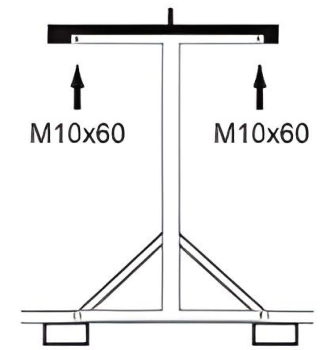

### CHARACTERISTICS

- Length : 200 cm  
Height : 230 cm  
Width : 100 cm  
Weight : 124 kg
- Max capacity:  
120 barr. 25 mm  
100 barr. 28 mm
- delivered unassembled

Tolerance of +/- 10% to the stated sizes.

01

02

Tolerance of +/- 10% to the stated sizes.

Non-contractual photo. Blok 'N' Mesh Europa B.V. reserves the right to change the specifications of the products in the catalogue at any time in the spirit of continuous improvement. It is the customer's responsibility to consult the latest version of the technical data sheets before each use and to ensure the suitability of the product for the use for which it is intended. BLOK 'N' MESH EUROPA B.V. - Druivenstraat 47, 4816 KB Breda - The Netherlands - RSIN: 857374539.