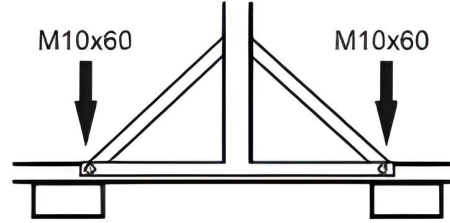

### CHARACTERISTICS

- Length : 200 cm  
Height : 230 cm  
Width : 100 cm  
Weight : 124 kg
- Max capacity:  
120 barr. 25 mm  
100 barr. 28 mm
- delivered unassembled

Tolerance of +/- 10% to the stated sizes.

01

02

Tolerance of +/- 10% to the stated sizes.

Non-contractual photo. Blok 'N' Mesh Europa B.V. reserves the right to change the specifications of the products in the catalogue at any time in the spirit of continuous improvement. It is the customer's responsibility to consult the latest version of the technical data sheets before each use and to ensure the suitability of the product for the use for which it is intended. BLOK 'N' MESH EUROPA B.V. - Druivenstraat 47, 4816 KB Breda - The Netherlands - RSIN: 857374539.