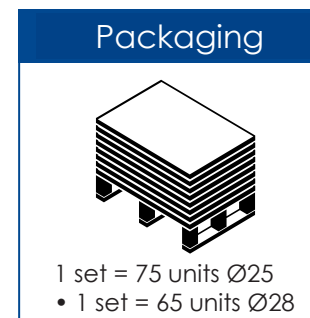


**Product notes:**

- Available without personalisation
- TP Barrier di. 25 w/o LC - Lat. Plate: **550-0100**

**CHARACTERISTICS**

- Frame diameter: 25 mm (28 mm available)
- Side plate: 166 mm x 333 mm
- 2 hooks and 1 stabilising foot
- 4 white vinyl strips

Tolerance of +/- 10% to the stated sizes.